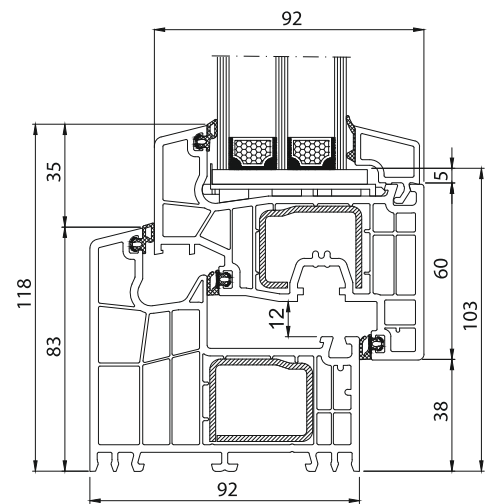

* Reference window: 1230 x 1480 mm

Soft-line

TECHNICAL SPECIFICATIONS

Frame	250 221
Sash	251 021
Glazing bead (24 mm)	413 833

Round-line

TECHNICAL SPECIFICATIONS

Frame	250 221
Sash	251 221
Glazing bead (24 mm)	413 730

Climate friendly and optimal energy efficiency

The window of the future

TECHNICAL SPECIFICATIONS

Chamber	6
Gasket	3
Profile depth	92 mm
Glazing	Standard glass bundle: 48 mm, optionally: 60 mm
Seal	Grey, black
Fittings	Maco Multi Matic
Handle	Standard
Cover	White
U_f	0,94 W/m ² K
U_w *	0,84 W/m ² K with compound glass $U_g = 0,5$ W/m ² K
RAL colour	From 9003 to 9016
Class	A

* Reference window: 1230 x 1480 mm

BluEvolution 92

TECHNICAL SPECIFICATIONS

Frame	170 820
Sash	171 020
Glazing bead (48 mm)	413 821

Soft-line

TECHNICAL SPECIFICATIONS

Frame	170 820
Sash	171 826
Glazing bead (48 mm)	413 821

Round-line

Connectors and Extensions

Streamline 76	BluEvolution 92	Auxiliary profiles	
<p>Extension 20 mm</p>  <p>index 416 160</p>	<p>Extension 40 mm</p>  <p>index 476 164</p>	<p>90° coupling</p>  <p>index 416 210</p>	<p>135° coupling</p>  <p>index 416 240</p>
<p>Extension 30 mm</p>  <p>index 416 163</p>	<p>Extension 60 mm</p>  <p>index 476 170</p>	<p>Pipe connector</p>  <p>index NP0160</p>	<p>Small-H</p>  <p>index 406 255</p>
<p>Extension 40 mm</p>  <p>index 416 164</p>	<p>Static connector</p>  <p>index 476 273</p>	<p>Pipe adapter</p>  <p>index 416 251</p>	
<p>Extension 60 mm</p>  <p>index 416 170</p>			<p>Sill 165 mm</p>  <p>index 416 115</p>
<p>Extension 100 mm</p>  <p>index 416 176</p>			<p>Sill 145 mm</p>  <p>index 416 110</p>
<p>Static connector</p>  <p>index 416 273</p>			<p>Sill 77 mm</p>  <p>index 416 126</p>