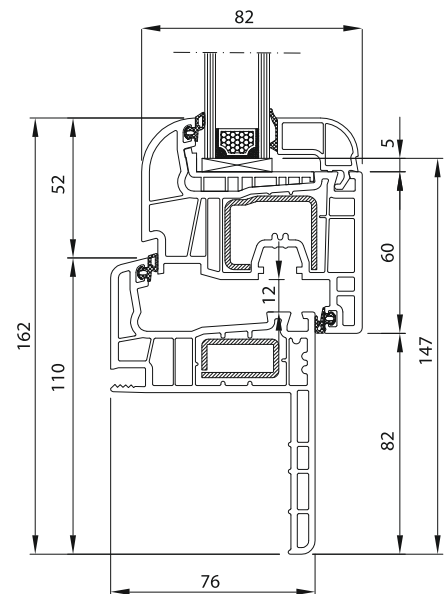

Chamber	5
Gasket	2
Profile depth	76 mm
Glazing	Standard glass bundle: 24 mm, optionally: 48 mm
Seal	Grey, black
Fittings	Maco Multi Matic
Handle	Standard
Cover	White
U_f	1,3 W/m ² K
U_w^*	1,3 W/m ² K with compound glass $U_g=1,1$ W/m ² K
RAL colour	From 9003 to 9016
Class	B

* Reference window: 1230 x 1480 mm

Soft-line

TECHNICAL SPECIFICATIONS

Frame	250 221
Sash	251 021
Glazing bead (24 mm)	413 833

Round-line

TECHNICAL SPECIFICATIONS

Frame	250 221
Sash	251 221
Glazing bead (24 mm)	413 730

Salamander Streamline 76

TECHNICAL SPECIFICATIONS

Frame	250 100
Sash	251 021
Glazing bead (24 mm)	413 833

Soft-line Reno

TECHNICAL SPECIFICATIONS

Frame	250 100
Sash	251 221
Glazing bead (24 mm)	413 730

Round-line Reno

Salamander Streamline 76

TECHNICAL SPECIFICATIONS

Frame	250 148
Sash	251 021
Glazing bead (24 mm)	413 833

TECHNICAL SPECIFICATIONS

Frame	250 148
Sash	251 221
Glazing bead (24 mm)	413 730

Soft-line Reno

Round-line Reno