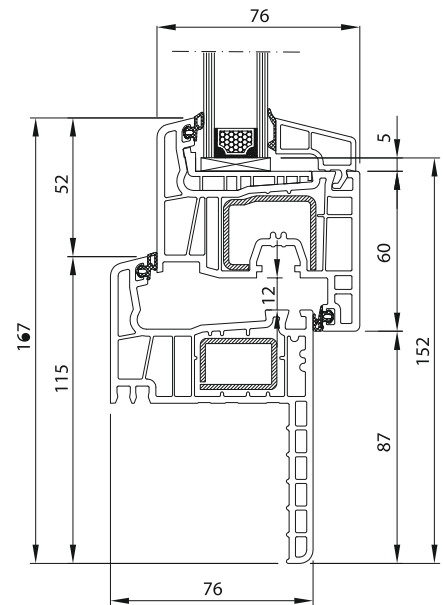

Chamber	5
Gasket	2
Profile depth	76 mm
Glazing	Standard glass bundle: 24 mm, optionally: 48 mm
Seal	Grey, black
Fittings	Maco Multi Matic
Handle	Standard
Cover	White
U_f	1,3 W/m ² K
U_w^*	1,3 W/m ² K with compound glass $U_g=1,1$ W/m ² K
RAL colour	From 9003 to 9016
Class	B

* Reference window: 1230 x 1480 mm

Soft-line

TECHNICAL SPECIFICATIONS

Frame	250 221
Sash	251 021
Glazing bead (24 mm)	413 833

Round-line

TECHNICAL SPECIFICATIONS

Frame	250 221
Sash	251 221
Glazing bead (24 mm)	413 730

Salamander Streamline 76

TECHNICAL SPECIFICATIONS

Frame	250 100
Sash	251 021
Glazing bead (24 mm)	413 833

Soft-line Reno

TECHNICAL SPECIFICATIONS

Frame	250 100
Sash	251 221
Glazing bead (24 mm)	413 730

Round-line Reno

Salamander Streamline 76

TECHNICAL SPECIFICATIONS

Frame	250 148
Sash	251 021
Glazing bead (24 mm)	413 833

TECHNICAL SPECIFICATIONS

Frame	250 148
Sash	251 221
Glazing bead (24 mm)	413 730

Soft-line Reno

Round-line Reno