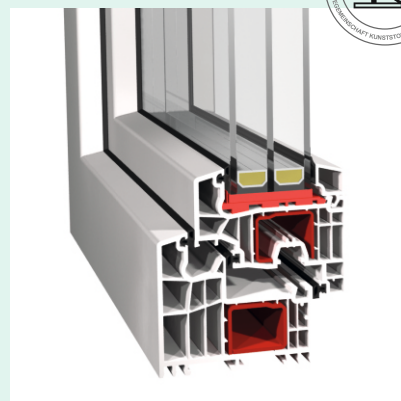

innovation technology quality design innovation technology quality design innovation

Products catalogue

System Salamander

System bluEvolution