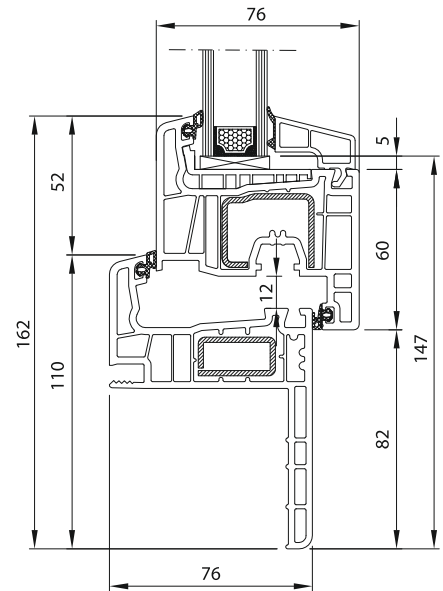

Chamber	5
Gasket	2
Profile depth	76 mm
Glazing	Standard glass bundle: 24 mm, optionally: 48 mm
Seal	Grey, black
Fittings	Maco Multi Matic
Handle	Standard
Cover	White
U_f	1,3 W/m ² K
U_w^*	1,3 W/m ² K with compound glass $U_g=1,1$ W/m ² K
RAL colour	From 9003 to 9016
Class	B

* Reference window: 1230 x 1480 mm

Soft-line

TECHNICAL SPECIFICATIONS

Frame	250 221
Sash	251 021
Glazing bead (24 mm)	413 833

Round-line

TECHNICAL SPECIFICATIONS

Frame	250 221
Sash	251 221
Glazing bead (24 mm)	413 730

Salamander Streamline 76

TECHNICAL SPECIFICATIONS

Frame	250 100
Sash	251 021
Glazing bead (24 mm)	413 833

Soft-line Reno

TECHNICAL SPECIFICATIONS

Frame	250 100
Sash	251 221
Glazing bead (24 mm)	413 730

Round-line Reno

Salamander Streamline 76

TECHNICAL SPECIFICATIONS

Frame	250 148
Sash	251 021
Glazing bead (24 mm)	413 833

TECHNICAL SPECIFICATIONS

Frame	250 148
Sash	251 221
Glazing bead (24 mm)	413 730

Soft-line Reno

Round-line Reno