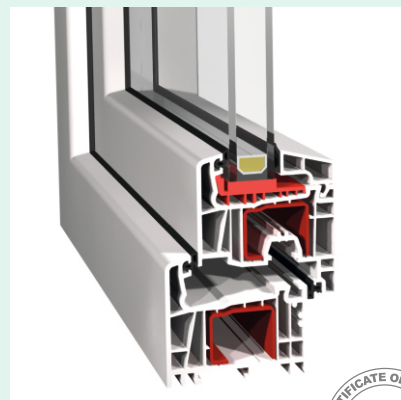

innovation technology quality design innovation technology quality design innovation

Products catalogue

 System Salamander

 System bluEvolution

Salamander Streamline 76

Comfort of living and security

TECHNICAL SPECIFICATIONS

Chamber	5
Gasket	2
Profile depth	76 mm
Glazing	Standard glass bundle: 24 mm, optionally: 48 mm
Seal	Grey, black
Fittings	Maco Multi Matic
Handle	Standard
Cover	White
U_f	1,3 W/m ² K
U_w^*	1,3 W/m ² K with compound glass $U_g=1,1$ W/m ² K
RAL colour	From 9003 to 9016
Class	B

* Reference window: 1230 x 1480 mm

Soft-line

TECHNICAL SPECIFICATIONS

Frame	250 221
Sash	251 021
Glazing bead (24 mm)	413 833

Round-line

TECHNICAL SPECIFICATIONS

Frame	250 221
Sash	251 221
Glazing bead (24 mm)	413 730

Salamander Streamline 76

TECHNICAL SPECIFICATIONS

Frame	250 100
Sash	251 021
Glazing bead (24 mm)	413 833

Soft-line Reno

TECHNICAL SPECIFICATIONS

Frame	250 100
Sash	251 221
Glazing bead (24 mm)	413 730

Round-line Reno