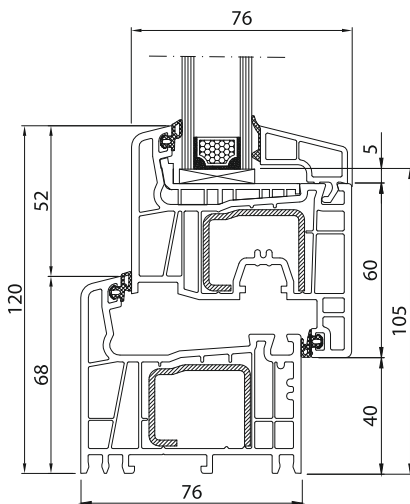

Chamber	5
Gasket	2
Profile depth	76 mm
Glazing	Standard glass bundle: 24 mm, optionally: 48 mm
Seal	Grey, black
Fittings	Maco Multi Matic
Handle	Standard
Cover	White
U_f	1,3 W/m ² K
U_w^*	1,3 W/m ² K with compound glass $U_g=1,1$ W/m ² K
RAL colour	From 9003 to 9016
Class	B

* Reference window: 1230 x 1480 mm

Soft-line

TECHNICAL SPECIFICATIONS

Frame	250 221
Sash	251 021
Glazing bead (24 mm)	413 833

Round-line

TECHNICAL SPECIFICATIONS

Frame	250 221
Sash	251 221
Glazing bead (24 mm)	413 730

Salamander Streamline 76

TECHNICAL SPECIFICATIONS

Frame	250 100
Sash	251 021
Glazing bead (24 mm)	413 833

Soft-line Reno

TECHNICAL SPECIFICATIONS

Frame	250 100
Sash	251 221
Glazing bead (24 mm)	413 730

Round-line Reno

Salamander Streamline 76

TECHNICAL SPECIFICATIONS

Frame	250 148
Sash	251 021
Glazing bead (24 mm)	413 833

TECHNICAL SPECIFICATIONS

Frame	250 148
Sash	251 221
Glazing bead (24 mm)	413 730

Soft-line Reno

Round-line Reno