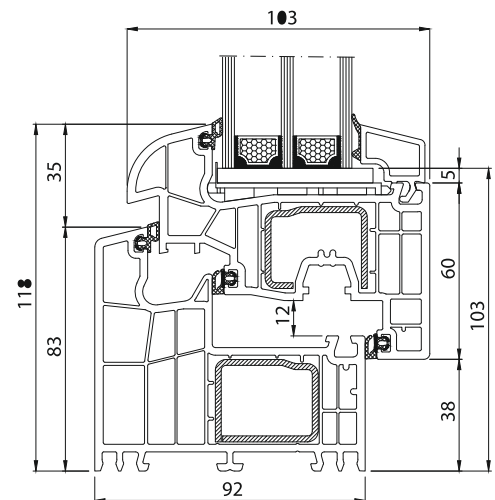

TECHNICAL SPECIFICATIONS

Frame	170 820
Sash	171 826
Glazing bead (48 mm)	413 821

Round-line