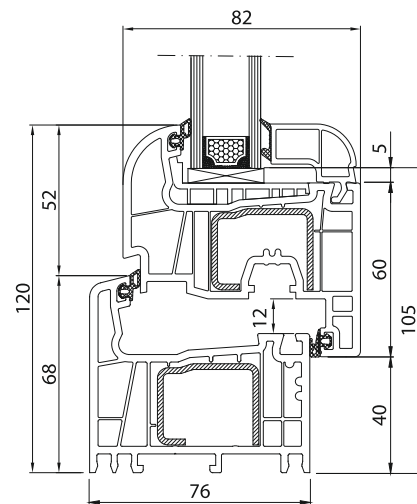

Chamber	5
Gasket	2
Profile depth	76 mm
Glazing	Standard glass bundle: 24 mm, optionally: 48 mm
Seal	Grey, black
Fittings	Maco Multi Matic
Handle	Standard
Cover	White
U_f	1,3 W/m ² K
U_w^*	1,3 W/m ² K with compound glass $U_g=1,1$ W/m ² K
RAL colour	From 9003 to 9016
Class	B

* Reference window: 1230 x 1480 mm

Soft-line

TECHNICAL SPECIFICATIONS

Frame	250 221
Sash	251 021
Glazing bead (24 mm)	413 833

Round-line

TECHNICAL SPECIFICATIONS

Frame	250 221
Sash	251 221
Glazing bead (24 mm)	413 730

Salamander Streamline 76

TECHNICAL SPECIFICATIONS

Frame	250 100
Sash	251 021
Glazing bead (24 mm)	413 833

Soft-line Reno

TECHNICAL SPECIFICATIONS

Frame	250 100
Sash	251 221
Glazing bead (24 mm)	413 730

Round-line Reno

Salamander Streamline 76

TECHNICAL SPECIFICATIONS

Frame	250 148
Sash	251 021
Glazing bead (24 mm)	413 833

TECHNICAL SPECIFICATIONS

Frame	250 148
Sash	251 221
Glazing bead (24 mm)	413 730

Soft-line Reno

Round-line Reno