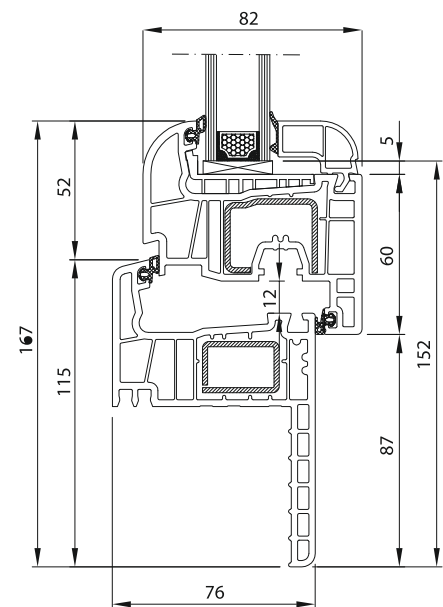

Chamber	5
Gasket	2
Profile depth	76 mm
Glazing	Standard glass bundle: 24 mm, optionally: 48 mm
Seal	Grey, black
Fittings	Maco Multi Matic
Handle	Standard
Cover	White
U_f	1,3 W/m ² K
U_w^*	1,3 W/m ² K with compound glass $U_g=1,1$ W/m ² K
RAL colour	From 9003 to 9016
Class	B

* Reference window: 1230 x 1480 mm

Soft-line

TECHNICAL SPECIFICATIONS

Frame	250 221
Sash	251 021
Glazing bead (24 mm)	413 833

Round-line

TECHNICAL SPECIFICATIONS

Frame	250 221
Sash	251 221
Glazing bead (24 mm)	413 730

Salamander Streamline 76

TECHNICAL SPECIFICATIONS

Frame	250 100
Sash	251 021
Glazing bead (24 mm)	413 833

Soft-line Reno

TECHNICAL SPECIFICATIONS

Frame	250 100
Sash	251 221
Glazing bead (24 mm)	413 730

Round-line Reno

Salamander Streamline 76

TECHNICAL SPECIFICATIONS

Frame	250 148
Sash	251 021
Glazing bead (24 mm)	413 833

TECHNICAL SPECIFICATIONS

Frame	250 148
Sash	251 221
Glazing bead (24 mm)	413 730

Soft-line Reno

Round-line Reno